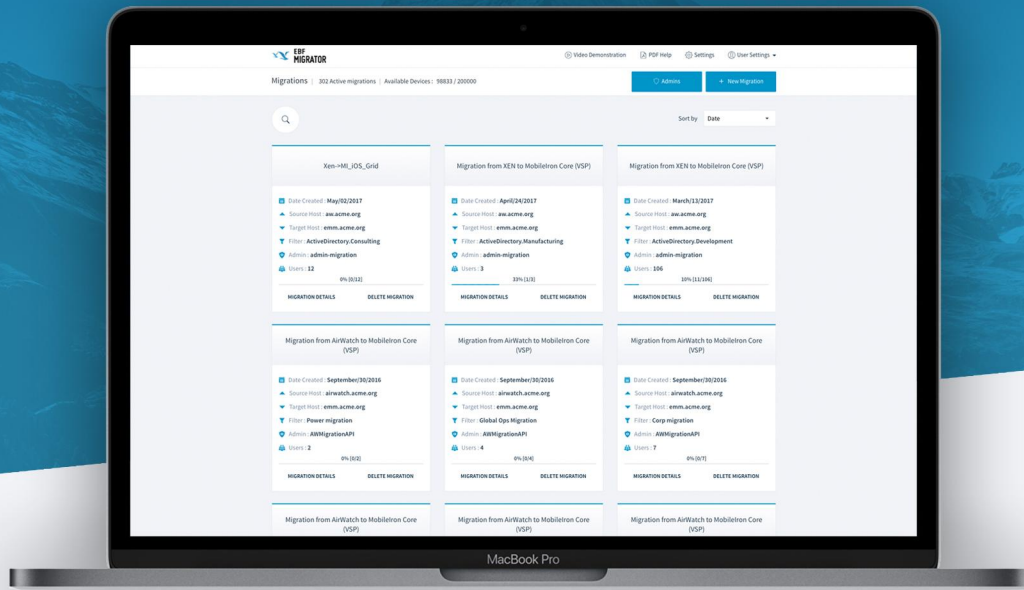

REALIZE MDM MIGRATION AND SYSTEM CONSOLIDATION QUICKLY AND INEXPENSIVELY

The **EBF MIGRATOR** gives your company extensive freedom of choice for mobile operating systems. This tool can be used to execute migration and consolidation projects quickly and efficiently. An intuitive user interface integrates end users intelligently into the process, relieving your IT department of the task. The combination of automation, standardization and self service minimizes downtimes during the migration process and cuts costs significantly.

FEATURES

- EBF Migrator is available in both cloud and on-premise instances
- The architecture is open, where other source and target systems can easily be integrated
- Intuitive user interface
- EBF Migrator currently includes BES5 and BES10, VMWare Airwatch, Citrix Xenmobile, Good Technology, Fiberlink MaaS360 and MobileIron VSP as source systems and MobileIron VSP and MobileIron Cloud as target systems
- Self-service mechanism with the possibility of integrating role-based ordering portals